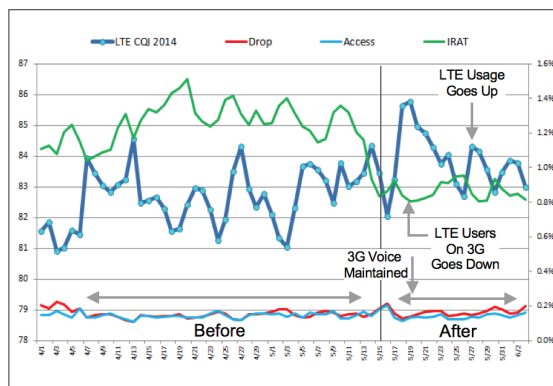

Here are two examples of these modules in action delivering business results:

GEOOptimize Data

GEOOptimize Data has been shown to address the challenge of 4G data users camped on 3G while at the same time maintaining the 3G Voice service. Through a set of network adjustments on what was an already optimized network, GEOOptimize improved 4G coverage, traffic volumes also improved, and 4G quality went up and the 3G voice service was unaffected.

Figure 2: GEOOptimize data

Figure 3: 4G usage improves

GEOOptimize Voice

GEOOptimize Voice delivered significant improvements in VoLTE quality by maximizing call Retainability while maintaining Accessibility in a major city. This was achieved without impacting data services and allowed the operator to realize voice revenue improvements.

Figure 4: GEOOptimize voice

	Baseline	After
Accessibility	99.90%	99.92%
Accessibility (VoLTE)	99.82%	99.82%
Retainability	99.44%	99.46%
Retainability (VoLTE)	97.48%	98.03%
Mean throughput	6.56	7.46

Optimization targeted at VoLTE retainability