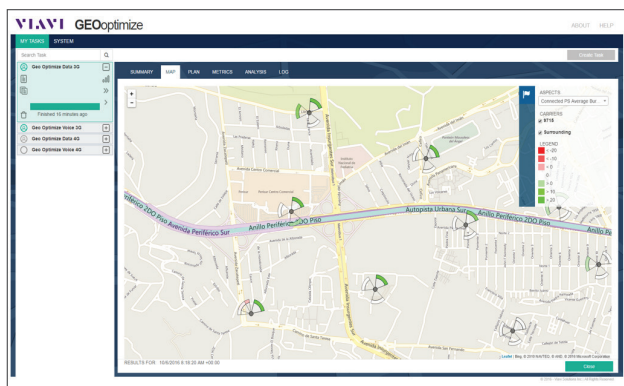

Here are two examples of these modules in action delivering business results:

GEOOptimize Data

GEOOptimize Data has been shown to address the challenge of 4G data users camped on 3G while at the same time maintaining the 3G Voice service. Through a set of network adjustments on what was an already optimized network, GEOOptimize improved 4G coverage, traffic volumes also improved, and 4G quality went up and the 3G voice service was unaffected.