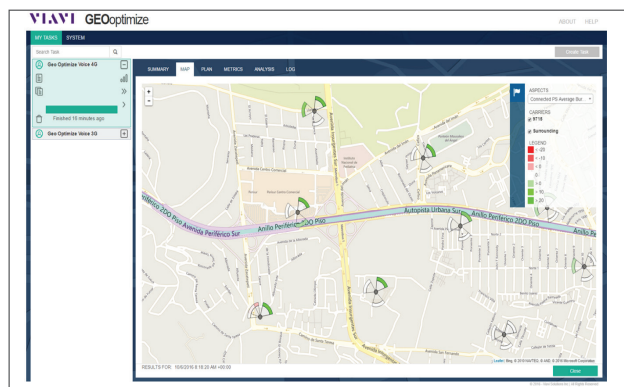

Here are two examples of these modules in action delivering business results:

GEOOptimize Data

GEOOptimize Data has been shown to address the challenge of 4G data users camped on 3G while at the same time maintaining the 3G Voice service. Through a set of network adjustments on what was an already optimized network, GEOOptimize improved 4G coverage, traffic volumes also improved, and 4G quality went up and the 3G voice service was unaffected.

Figure 2: GEOOptimize data

Figure 3: 4G usage improves

GEOOptimize Voice

GEOOptimize Voice delivered significant improvements in VoLTE quality by maximizing call Retainability while maintaining Accessibility in a major city. This was achieved without impacting data services and allowed the operator to realize voice revenue improvements.

Figure 4: GEOOptimize voice

	Baseline	After
Accessibility	99.90%	99.92%
Accessibility (VoLTE)	99.82%	99.82%
Retainability	99.44%	99.46%
Retainability (VoLTE)	97.48%	98.03%
Mean throughput	6.56	7.46

Optimization targeted at VoLTE retainability